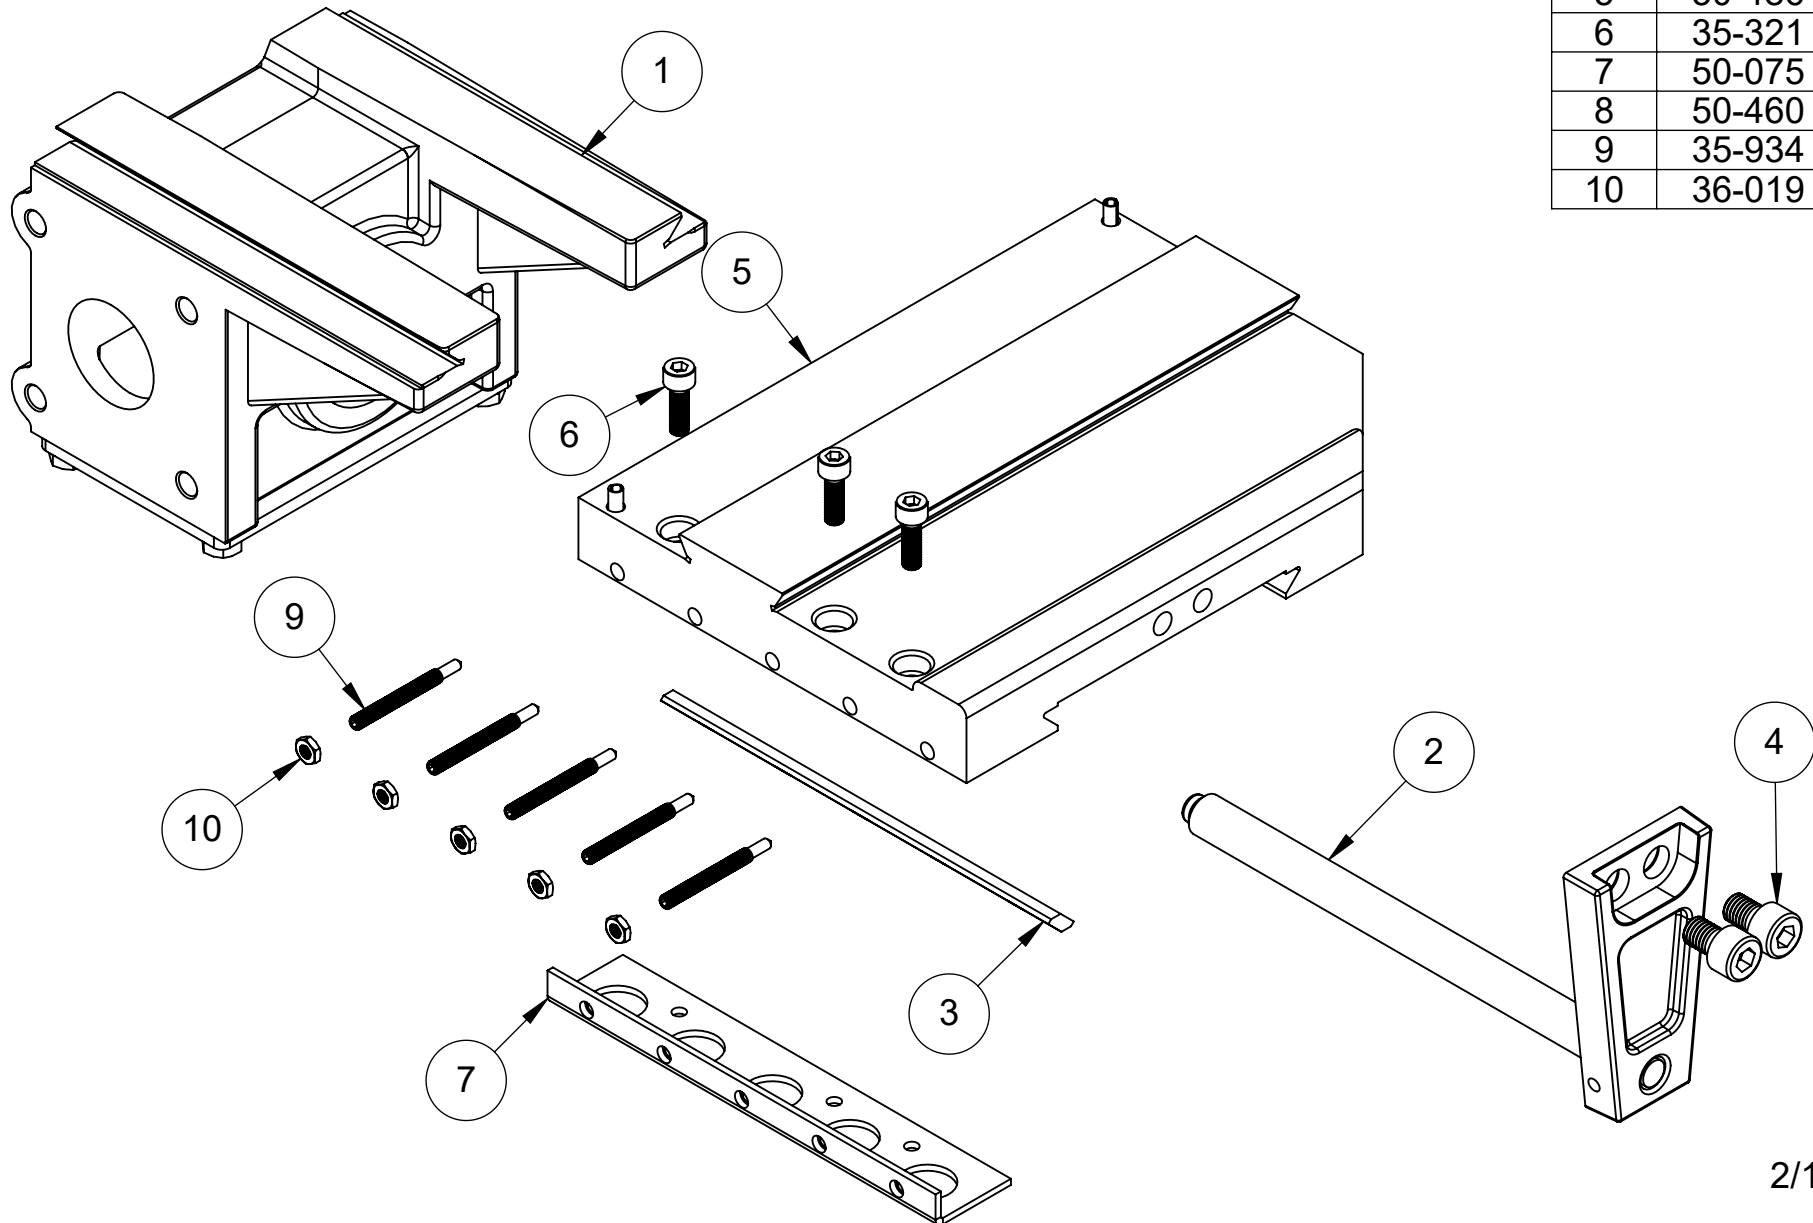

ITEM NO.	PART NUMBER	QTY
1	50-9001	1
2	50-1525	1
3	50-530	1
4	37-655	2
5	50-655	1
6	35-325	2
7	50-661	1
8	50-570	1
9	50-566	1
10	50-565	1
11	50-564	1
12	50-041	1
13	50-625	1
14	50-651	1
15	37-070	1
16	37-494	1
17	37-493	1
18	35-411	3
19	35-717	5
20	35-236	4
21	35-160	2
22	37-492	1
23	36-113	1
24	37-725	1
25	35-936	2
26	50-560	1
27	50-462	1
28	50-2400	1
29	50-033	1
30	50-567	1
31	50-569	1
32	50-1111	1
33	50-1180	1
34	35-923	3
35	35-414	2
36	50-1147	1
37	50-160	1
38	50-144	1
39	50-220	1
40	50-460	1

PFM-9.2

2/13/2020
 (C) Pro-Cut International Inc.

50-144 Gearbox and Slide Assembly

ITEM NO.	PART NUMBER	Qty.
1	50-139	1
2	50-1247	1
3	50-463	1
4	35-237	2
5	50-486	1
6	35-321	3
7	50-075	1
8	50-460	1
9	35-934	5
10	36-019	5

50-220 Cutting Head Assembly

ITEM NO.	PART NUMBER	QTY.
1	50-293	1
2	50-373	1
3	50-374	1
4	50-252	1
5	50-053	1
6	50-260	1
7	37-473	1
8	50-253	1
9	50-254	1
10	50-249	1
11	37-812	1
12	50-098	2
13	36-010	2
14	37-077	4
15	35-259	1
16	36-002	2
17	37-082	2
18	37-003	3
19	50-365	1
20	50-364	1