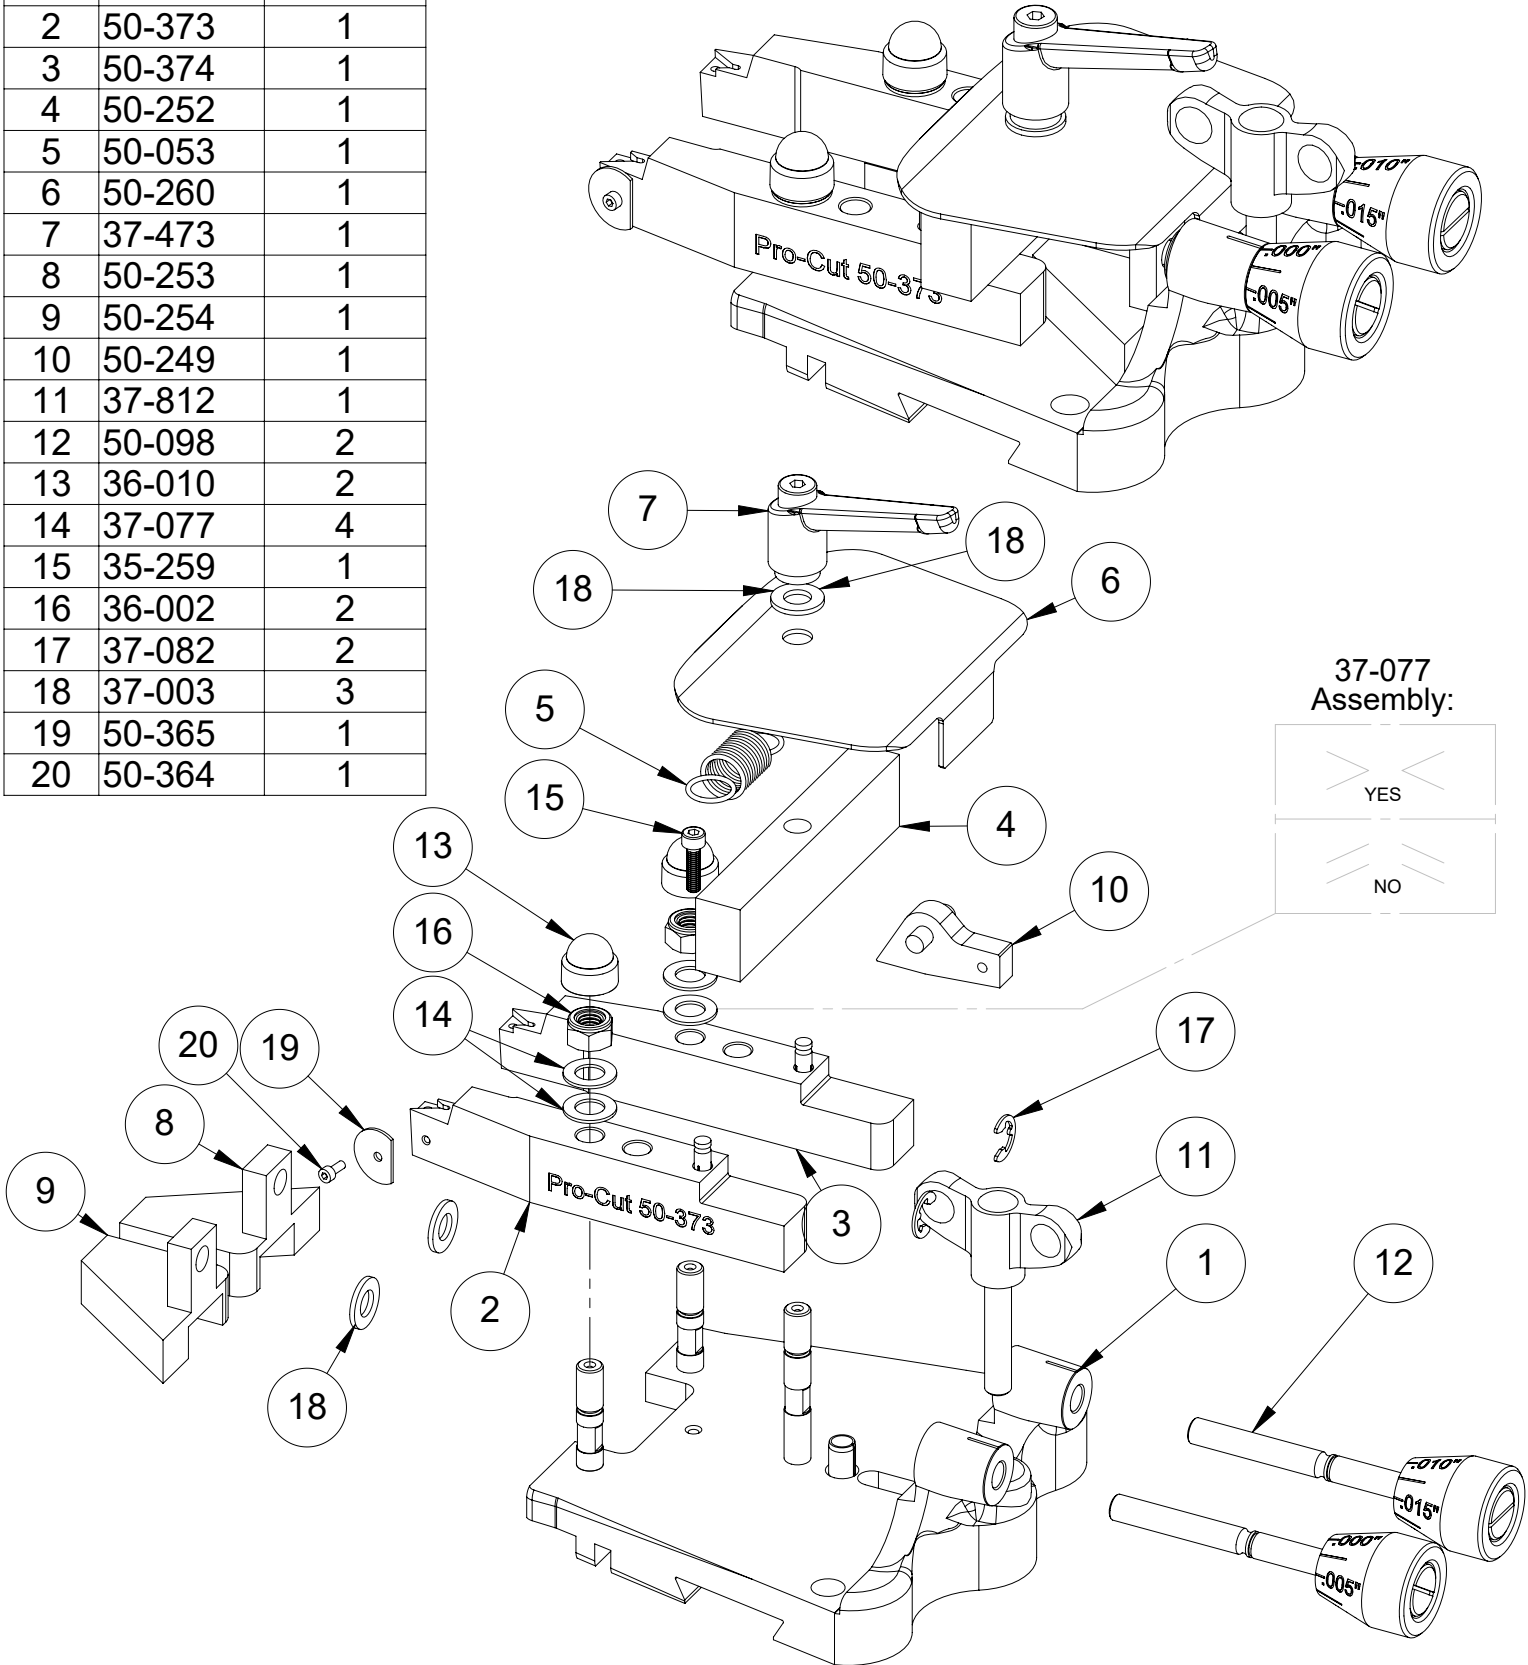

ITEM NO.	PART NUMBER	QTY
1	50-9001	1
2	50-1525	1
3	50-530	1
4	37-655	2
5	50-655	1
6	35-325	2
7	50-661	1
8	50-570	1
9	50-566	1
10	50-565	1
11	50-564	1
12	50-041	1
13	50-625	1
14	50-651	1
15	37-070	1
16	37-494	1
17	37-493	1
18	35-411	3
19	35-717	5
20	35-236	4
21	35-160	2
22	37-492	1
23	36-113	1
24	37-725	1
25	35-936	2
26	50-560	1
27	50-462	1
28	50-2400	1
29	50-033	1
30	50-567	1
31	50-569	1
32	50-1111	1
33	50-1180	1
34	35-923	3
35	35-414	2
36	50-1147	1
37	50-160	1
38	50-144	1
39	50-220	1
40	50-460	1

PFM-9.2

2/13/2020
 (C) Pro-Cut International Inc.

50-144 Gearbox and Slide Assembly

ITEM NO.	PART NUMBER	Qty.
1	50-139	1
2	50-1247	1
3	50-463	1
4	35-237	2
5	50-486	1
6	35-321	3
7	50-075	1
8	50-460	1
9	35-934	5
10	36-019	5

50-220 Cutting Head Assembly

ITEM NO.	PART NUMBER	QTY.
1	50-293	1
2	50-373	1
3	50-374	1
4	50-252	1
5	50-053	1
6	50-260	1
7	37-473	1
8	50-253	1
9	50-254	1
10	50-249	1
11	37-812	1
12	50-098	2
13	36-010	2
14	37-077	4
15	35-259	1
16	36-002	2
17	37-082	2
18	37-003	3
19	50-365	1
20	50-364	1

37-077
Assembly:

 YES
 NO